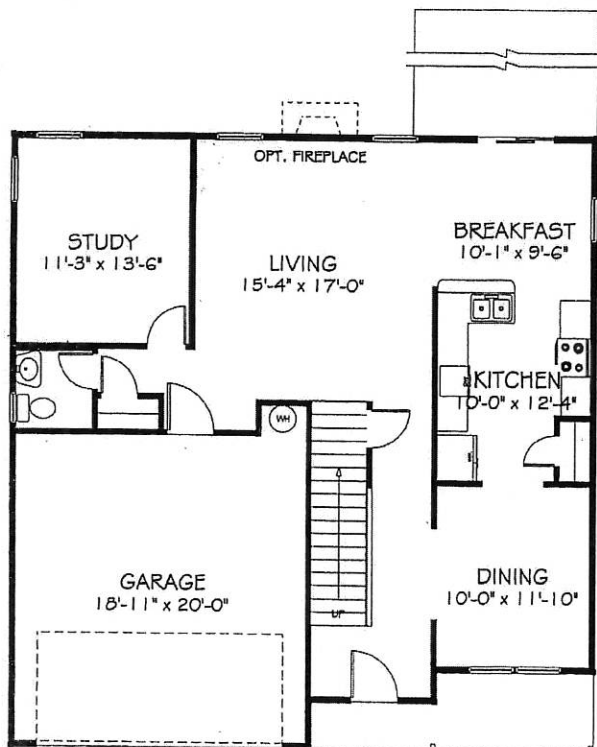

# The Stanford B

**The Stanford B**  
**Heated Area**  
**2320 SF**  
**Garage**  
**408 SF**  
Dimensions may vary due to builder's discretion